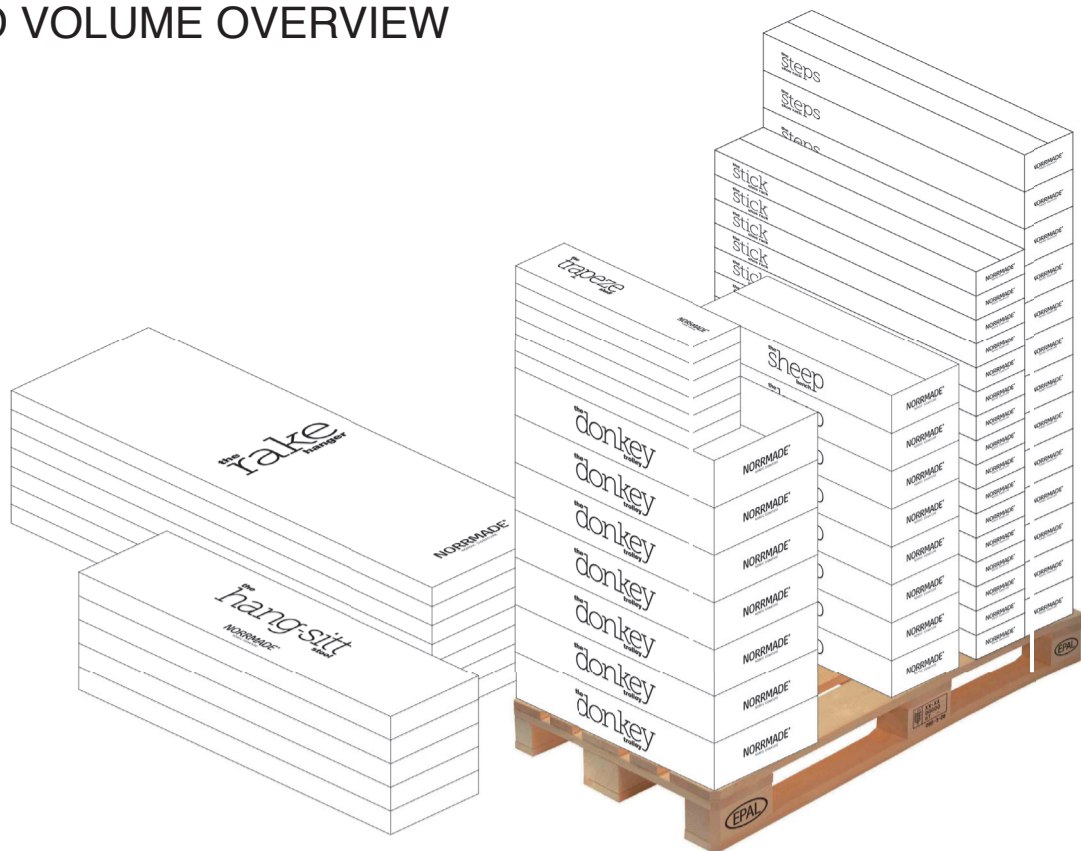

WEIGHT AND VOLUME OVERVIEW

Product Double - Black

Product type Coat hook
Product nr. 240020
Material Inner: Ash / Outer: Black, lacquered
Weight Net / Gross 0.1kg/0.17kg
Box size H13,5 cm x W40 cm x D4cm
Product size H12.5cm x W12.5cm x D4.5cm
Qty pr. box 3 pack
Giftbox Yes